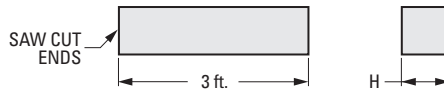

HEX STOCK

PHONE: 516.328.3300 • FAX: 516.326.8827 • WWW.SDP-SI.COM

> MATERIAL:

- Steel - Low Carbon
- Stainless Steel - 300 Series
- Brass - Alloy C360

INCH COMPONENT			
Catalog Number			H Hex Size
Carbon Steel	Stainless Steel	Brass	
A 7C21-0336	A 7X21-0336	A 7B21-0336	.1875
A 7C21-0436	A 7X21-0436	A 7B21-0436	.250
A 7C21-0536	A 7X21-0536	A 7B21-0536	.3125
A 7C21-0636	A 7X21-0636	A 7B21-0636	.375
A 7C21-0736	A 7X21-0736	A 7B21-0736	.4375
A 7C21-0836	A 7X21-0836	A 7B21-0836	.500
A 7C21-1036	A 7X21-1036	A 7B21-1036	.625
A 7C21-1236	A 7X21-1236	A 7B21-1236	.750
A 7C21-1436	A 7X21-1436	A 7B21-1436	.875
—	A 7X21-1836	—	1.125
—	A 7X21-2036	—	1.250
—	A 7X21-2436	—	1.500

SQUARE STOCK

> MATERIAL:

- Steel - Low Carbon
- Stainless Steel - 300 Series
- Brass - Alloy C360

INCH COMPONENT			
Catalog Number			H Dim.
Carbon Steel	Stainless Steel	Brass	
A 7C22-0336	A 7X22-0336	A 7B22-0336	.1875
A 7C22-0436	A 7X22-0436	A 7B22-0436	.250
A 7C22-0536	A 7X22-0536	A 7B22-0536	.3125
A 7C22-0636	A 7X22-0636	A 7B22-0636	.375
A 7C22-0736	—	—	.4375
A 7C22-0836	A 7X22-0836	A 7B22-0836	.500
A 7C22-1036	—	A 7B22-1036	.625
A 7C22-1236	A 7X22-1236	A 7B22-1236	.750
A 7C22-1436	A 7X22-1436	—	.875
A 7C22-1636	—	—	1.000
△ A 7C22-1836	—	—	1.125