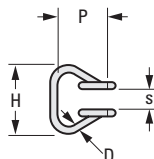

> **MATERIAL:**

Ladder Chain - Brass, Galvanized Steel, High-Tensile
Stainless Steel or Stainless Steel

PHONE: 516.328.3300 • FAX: 516.326.8827 • WWW.SDP-SI.COM

METRIC COMPONENT

Catalog Number	Material	P Pitch	Links Per Meter	D Wire Dia.	H Outside Width	s Inside Width	Yield Point N
Ladder Chains - Priced Per Meter							
A 6B 8M635	Brass	6.35	157	1.22	8.5	3.3	115
A 6C 8M635	Steel, Galvanized						133
A 6Y 8M635	Stainless Steel, 300 Series						400
A 6C88M635	High-Tensile Stainless Steel, 400 Series						200
A 6B 8M952	Brass	9.525	105	2.03	14.1	5.2	356
A 6Y 8M952	Stainless Steel, 300 Series						

Catalog Number Series	Sprocket Material	Catalog Page
Sprocket Locator		
A 6C 7MHK25...	Steel	2-212
A 6C 7MYC25...		2-213
A 6C 7MYK25...		2-215
A 6M 7MHZ09...		2-218
A 6Z 7M25...	Acetal	2-216