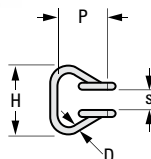

> **MATERIAL:**

Brass or Steel, Stainless Steel, High-Tensile Steel

PHONE: 516.328.3300 • FAX: 516.326.8827 • WWW.SDP-SI.COM

**METRIC COMPONENT**

Catalog Number	Material	P Pitch	Links Per Meter	D Wire Dia.	H Outside Width	s Inside Width	Yield Point N
<b>Ladder Chain - Priced per Meter</b>							
A 6B 8M635	Brass	6.35	157	1.22	8.5	3.3	115
A 6C 8M635	Steel	6.35	157	1.22	8.5	3.3	133
A 6Y 8M635	Stainless Steel	6.35	157	1.22	8.5	3.3	133
A 6C88M635	High-Tensile Steel	6.35	157	1.22	8.5	3.3	400
A 6B 8M952	Brass	9.525	105	2.03	14.1	5.2	200
A 6Y 8M952	Stainless Steel	9.525	105	2.03	14.1	5.2	356

Catalog Number Series	Sprocket Material	Catalog Page
<b>Sprocket Locator</b>		
A 6C 7MHK25...	Steel	See Part Number Index
A 6C 7MHC25...	Steel	
A 6C 7MYC25...	Steel	
A 6C 7MYK25...	Steel	
A 6M 7MHZ09...	Acetal	
A 6Z 7M25...	Acetal	