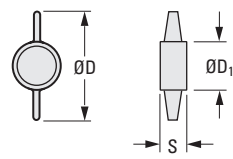

Using data below, insert desired Head Color Code in the box in the catalog number:

Color Code	Color Code
B	Black
R	Red
G	Gray
Y	Yellow

Method of Assembly to MD0912MQB series Cap Screws

- 
 - 
1. Preassemble into ribbed retaining socket.
 2. Simply press screw to shear and lock.

Fig. 1

Fig. 2

Fig. 3

METRIC COMPONENT

Catalog Number	Fits Screw	Specifications		
		D Dia.	S	D ₁ Dia.
Fig. 1 Knurled Knobs				
A 9M41M <input type="checkbox"/> 8398928	M3	9.6	4.4	8.3
A 9M41M <input type="checkbox"/> 8398929	M4	13	5.5	9.8
A 9M41M <input type="checkbox"/> 8398930	M5	16	6.5	11.5
A 9M41M <input type="checkbox"/> 8398931	M6	19	7.6	13
A 9M41M <input type="checkbox"/> 8398932	M6	26	7.8	13
A 9M41M <input type="checkbox"/> 8398933	M8	26	9.8	16
Fig. 2 Rosette Knobs				
A 9M41M <input type="checkbox"/> 8398934	M6	38	12.2	14.1
A 9M41M <input type="checkbox"/> 8398935	M8	38	10	16
A 9M41M <input type="checkbox"/> 8398936	M10	38	12.5	19.5
Fig. 3 Tee Knobs				
A 9M41M <input type="checkbox"/> 8398937	M5	26	6.6	12
A 9M41M <input type="checkbox"/> 8398938	M6	30	7.8	13.5
A 9M41M <input type="checkbox"/> 8398939	M8	38	10	16.5
A 9M41M <input type="checkbox"/> 8398940	M10	45	12.5	20

Method of Assembly to MD0912MQB Series Cap Screw

1. Preassemble into ribbed retaining socket.
2. Simply press screw to shear and lock.

1

2

3

4

5

METRIC COMPONENT