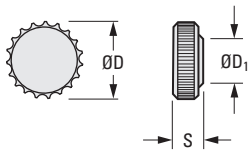

USED ON SOCKET HEAD CAP SCREWS
DECORATIVE COLORS

PHONE: 516.328.3300 • FAX: 516.326.8827 • WWW.SDP-SI.COM

> **MATERIAL:**
Acetal

> **SPECIFICATION:**
Priced Per 100 Pieces

> **EXAMPLE:**
A 9M41MG8398935 is a Gray Rosette Knob with a 38 mm Head Dia. for an M8 Screw.

Using data below, insert desired Head Color Code in the box in the catalog number:

Color Code	Color Code
B	Black
R	Red
G	Gray
Y	Yellow

Method of Assembly to MD0912MQB series Cap Screws

- 
 - 
1. Preassemble into ribbed retaining socket.
 2. Simply press screw to shear and lock.

Fig. 1

Fig. 2

Fig. 3

METRIC COMPONENT

Catalog Number	Fits Screw	Specifications		
		D Dia.	S	D ₁ Dia.
Fig. 1 Knurled Knobs				
A 9M41M <input type="checkbox"/> 8398928	M3	9.6	4.4	8.3
A 9M41M <input type="checkbox"/> 8398929	M4	13	5.5	9.8
A 9M41M <input type="checkbox"/> 8398930	M5	16	6.5	11.5
A 9M41M <input type="checkbox"/> 8398931	M6	19	7.6	13
A 9M41M <input type="checkbox"/> 8398932	M6	26	7.8	13
A 9M41M <input type="checkbox"/> 8398933	M8	26	9.8	16
Fig. 2 Rosette Knobs				
A 9M41M <input type="checkbox"/> 8398934	M6	38	12.2	14.1
A 9M41M <input type="checkbox"/> 8398935	M8	38	10	16
A 9M41M <input type="checkbox"/> 8398936	M10	38	12.5	19.5
Fig. 3 Tee Knobs				
A 9M41M <input type="checkbox"/> 8398937	M5	26	6.6	12
A 9M41M <input type="checkbox"/> 8398938	M6	30	7.8	13.5
A 9M41M <input type="checkbox"/> 8398939	M8	38	10	16.5
A 9M41M <input type="checkbox"/> 8398940	M10	45	12.5	20

Method of Assembly to MD0912MQB Series Cap Screw

1. Preassemble into ribbed retaining socket.
2. Simply press screw to shear and lock.

1

2

3

4

5

METRIC COMPONENT