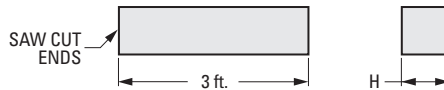

HEX STOCK

PHONE: 516.328.3300 • FAX: 516.326.8827 • WWW.SDP-SI.COM

> MATERIAL:

- Steel - Low Carbon
- Stainless Steel - 300 Series
- Brass - Alloy C360

INCH COMPONENT			
Catalog Number			H Hex Size
Carbon Steel	Stainless Steel	Brass	
A 7C21-0336	A 7X21-0336	A 7B21-0336	.1875
A 7C21-0436	A 7X21-0436	A 7B21-0436	.250
A 7C21-0536	A 7X21-0536	A 7B21-0536	.3125
A 7C21-0636	A 7X21-0636	A 7B21-0636	.375
A 7C21-0736	A 7X21-0736	A 7B21-0736	.4375
A 7C21-0836	A 7X21-0836	A 7B21-0836	.500
A 7C21-1036	A 7X21-1036	A 7B21-1036	.625
A 7C21-1236	A 7X21-1236	A 7B21-1236	.750
A 7C21-1436	A 7X21-1436	A 7B21-1436	.875
—	A 7X21-1836	—	1.125
—	A 7X21-2036	—	1.250
—	A 7X21-2436	—	1.500

SQUARE STOCK

> MATERIAL:

- Steel - Low Carbon
- Stainless Steel - 300 Series
- Brass - Alloy C360

INCH COMPONENT			
Catalog Number			H Dim.
Carbon Steel	Stainless Steel	Brass	
A 7C22-0336	A 7X22-0336	A 7B22-0336	.1875
A 7C22-0436	A 7X22-0436	A 7B22-0436	.250
A 7C22-0536	A 7X22-0536	A 7B22-0536	.3125
A 7C22-0636	A 7X22-0636	A 7B22-0636	.375
A 7C22-0736	—	—	.4375
A 7C22-0836	A 7X22-0836	A 7B22-0836	.500
A 7C22-1036	—	A 7B22-1036	.625
A 7C22-1236	A 7X22-1236	A 7B22-1236	.750
A 7C22-1436	A 7X22-1436	—	.875
A 7C22-1636	—	—	1.000
△A 7C22-1836	—	—	1.125